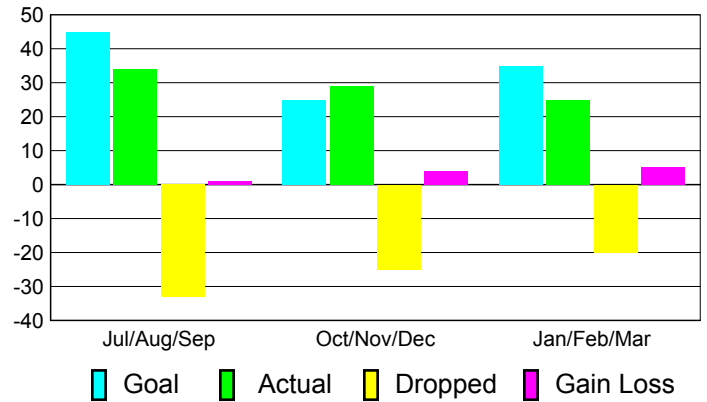

Membership Results 2010-2011

Goal, New, Dropped, Gain/Loss

Comparison of Membership Gain/Loss

Current Year Compared to the Previous Year